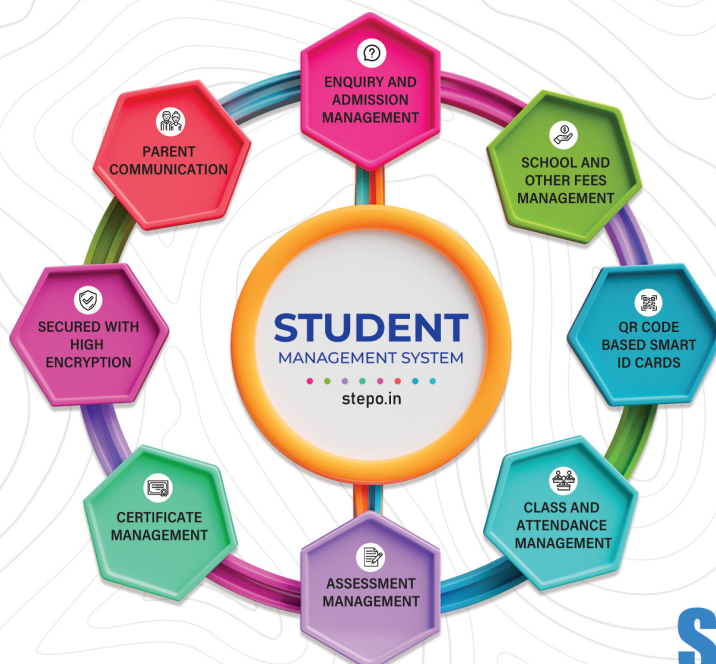

FOCUS ON EDUCATION, NOT PAPERWORK

Provide personalized or group attention with a click. Free yourself to focus on delivering exceptional education.

ADMISSION MANAGEMENT SYSTEM

- ✓ HASSLE FREE ENQUIRY AND ADMISSION PROCESS
- ✓ REDUCED PAPER USAGE FOR A SUSTAINABLE APPROACH
- ✓ EASY FEE MANAGEMENT FOR EFFICIENT FINANCIAL TRANSACTIONS
- ✓ TRACK REPORTS WITH EASE FOR COMPREHENSIVE INSIGHTS

ASSESSMENT MANAGEMENT

- ✓ TIME SAVING EVALUATION THROUGH AUTO MARK CALCULATION
- ✓ ONLINE REPORT CARD DISTRIBUTION FOR SEAMLESS COMMUNICATION
- ✓ EFFORTLESS MANAGEMENT, PROVIDING A STRESS-FREE EXPERIENCE

LEARNING MANAGEMENT SYSTEM

- ✓ BRING YOUR CURRICULUM ONLINE FOR ENHANCED ACCESSIBILITY
- ✓ INTERACT EASILY WITH STUDENTS FOR EFFECTIVE COMMUNICATION
- ✓ CREATE EXCITING EXERCISES AND TESTS FOR ENGAGING LEARNING
- ✓ SHARE RESOURCES EFFORTLESSLY, FOSTERING COLLABORATIVE EDUCATION

PARENTS PORTAL

- ✓ FACILITATE ONLINE PAYMENTS FOR CONVENIENCE
- ✓ PROVIDE DETAILED STUDENT PROGRESS REPORTS
- ✓ SHARE NOTICES & CIRCULARS FOR QUICK COMMUNICATION

stepo.in
ELEVATE EDUCATION. SIMPLIFY ADMINISTRATION.